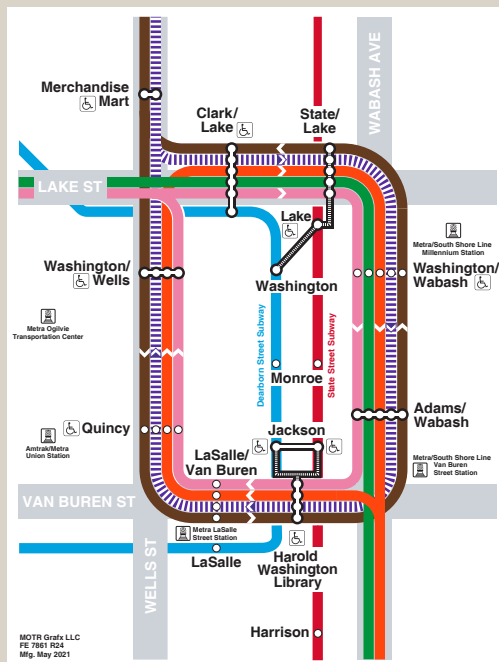

Rail ('L') System Map

For Travel Information Call:
1-312-836-7000

For Customer Assistance Call:
1-888-YOUR-CTA

Hearing Impaired:
1-888-CTA-TTY1

Online:
transitchicago.com

ⓘ Closed until 2024 for reconstruction

Lake Michigan

- Station
- Rush period service only
- Direction of travel
- Boarding at station in direction shown only
- Station temporarily closed
- Commuter rail
- Park & Ride
- Accessible station
- Airport
- Transfer station
- Transfer station: Use farecard to transfer between lines

Loop

MOTR Grafz LLC
FE 7861 R24
Mfg. May 2021